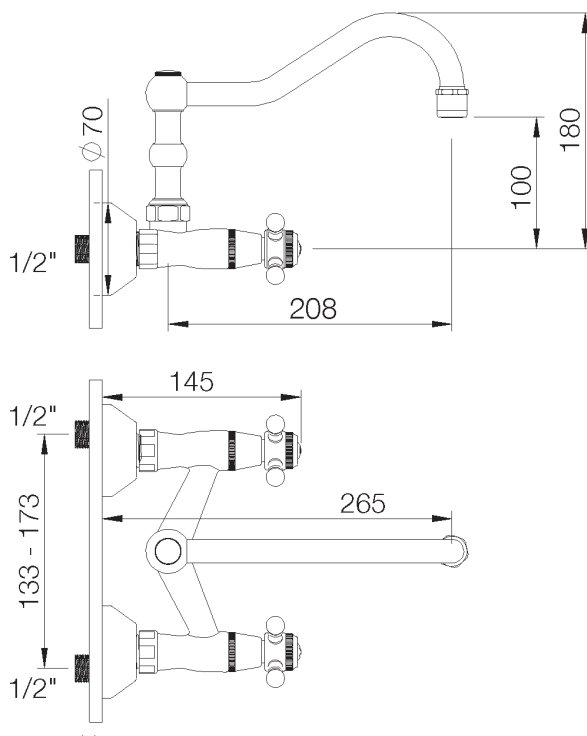

Picture

Product details

Weight : 2,1 kg

Internal mechanism : Ceramic valve 1/4 turn

Technical drawing

RB0.V01