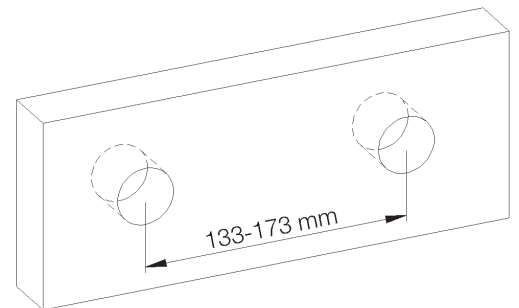

Picture

Product details

Weight : 2,1 kg

Internal mechanism : Ceramic valve 1/4 turn

Technical drawing

RB0.V01